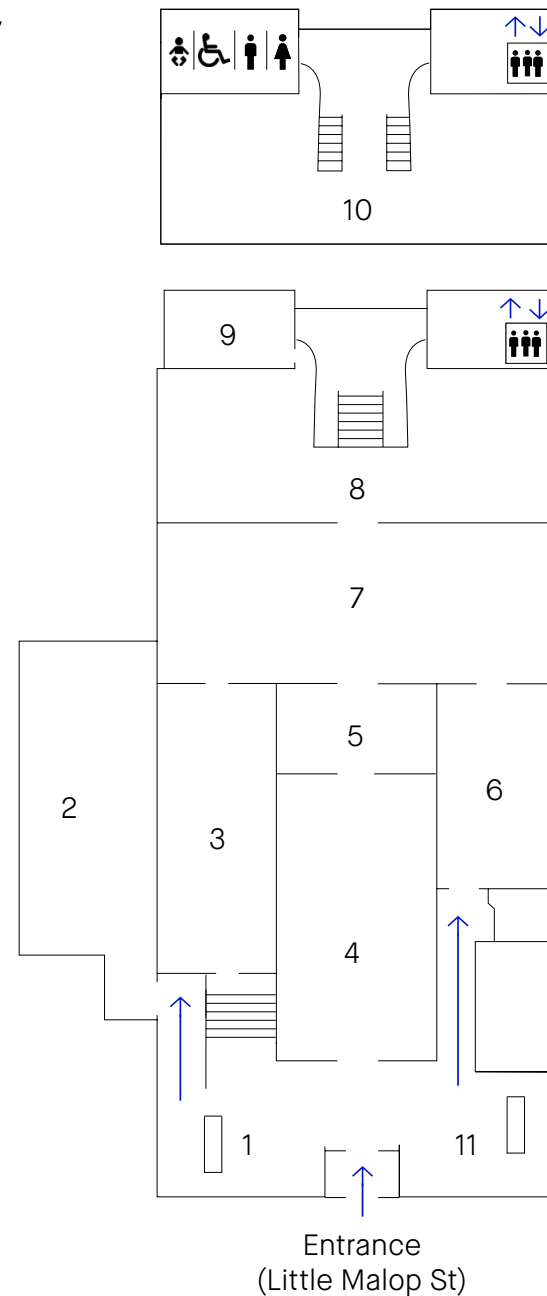

Facilities

Level access and way-finding

Geelong Gallery Foyer

Our Visitor Services team will welcome you in the Gallery Foyer. Access to our 'Temporary exhibition space' is level from the Gallery Foyer, to the right of the reception desk.

Ramp

Access to the main Galleries is via a ramp, located on the right side of the foyer, next to the Geelong Gallery Store.

Lift

Access to the Decorative arts gallery and bathrooms is via the lift, found in the Hitchcock Gallery, to the right of the staircase.

Navigating the Gallery Floorplan

- 1 Visitor Services desk
- 2 Temporary exhibition space
- 3 Sidney Myer gallery
- 4 McPhillimy gallery
- 5 Richardson gallery
- 6 Max Bell gallery
- 7 Douglass gallery
- 8 Hitchcock galley
- 9 Learn space
- 10 Decorative arts gallery
- 11 Geelong Gallery Store

Additional information

Wheelchairs

Wheelchairs are available at no charge from reception. To reserve a chair for your visit, please contact Visitor Services on 03 5229 3645

Toilets

All-Gender, wheelchair access, baby change, female and male toilets can be found on the lower level of Geelong Gallery, to the right of the staircases.